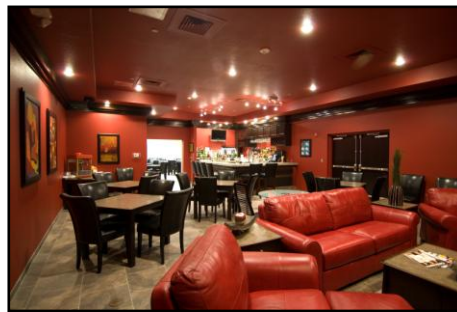

For more detailed driving directions, click [here](#).

Our Suites Feature: one king bed or two queens, double pillow top mattresses, flat screen televisions, telephone with voicemail, iron/ironing board, hair dryer, sitting area with table, and kitchens with a full-size refrigerator, coffee maker, microwave, stoneware, glassware, and silverware.

Hotel Features at a Glance:

- ❖ 112 King and Double Queen Suites
- ❖ Complimentary Wi-Fi
- ❖ Hot Breakfast Buffet Daily
- ❖ Indoor Pool & Hot Tub
- ❖ Fitness Center
- ❖ Business Center
- ❖ Suite Shop Convenience Store
- ❖ Complimentary Guest Laundry
- ❖ The Vendor Club Lounge
- ❖ Meeting Rooms

Meeting Rooms:

Crystal Springs: 608 sq. ft.

Dimensions: 19' x 32'

Maximum Capacity- 50

The Bored Room: 304 sq. ft.

Dimensions: 16' x 19'

Maximum Capacity- 20

Breakfast Room: 567 sq. ft.

Dimensions: 21' x 27'

The Vendor Club Lounge and Breakfast Room

Capacity 75-100 Reception Style